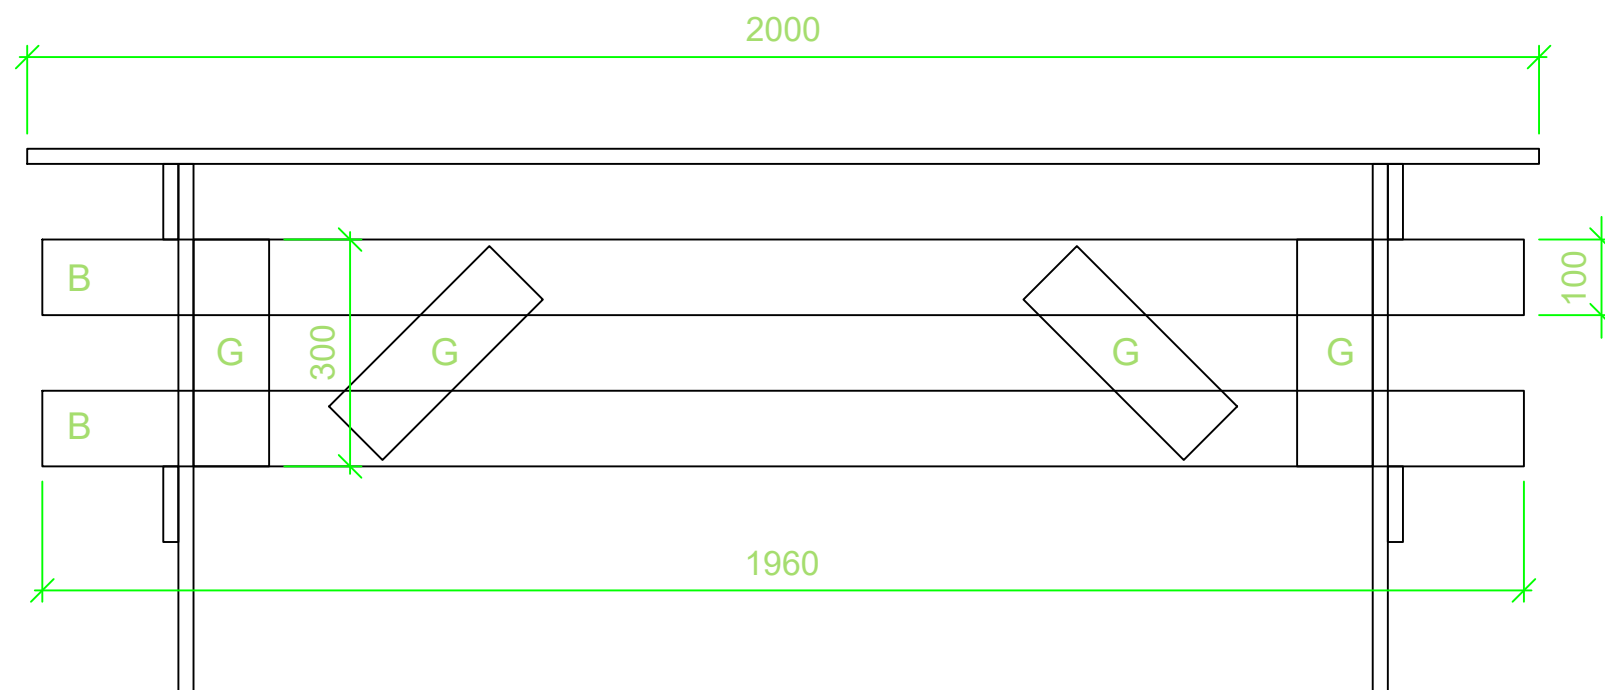

Descriptif : Table Enzo Mari

Liste de débit :

- A = 2000x800mm - 1pc
- B = 1960x100mm - 2pcs
- C = 800x100mm - 2pcs
- D = 690x100mm - 4pcs
- E = 640x100mm - 2pcs
- F = 500x100mm - 4pcs
- G = 300x100mm - 4pcs
- Total = ~17mL + plateau