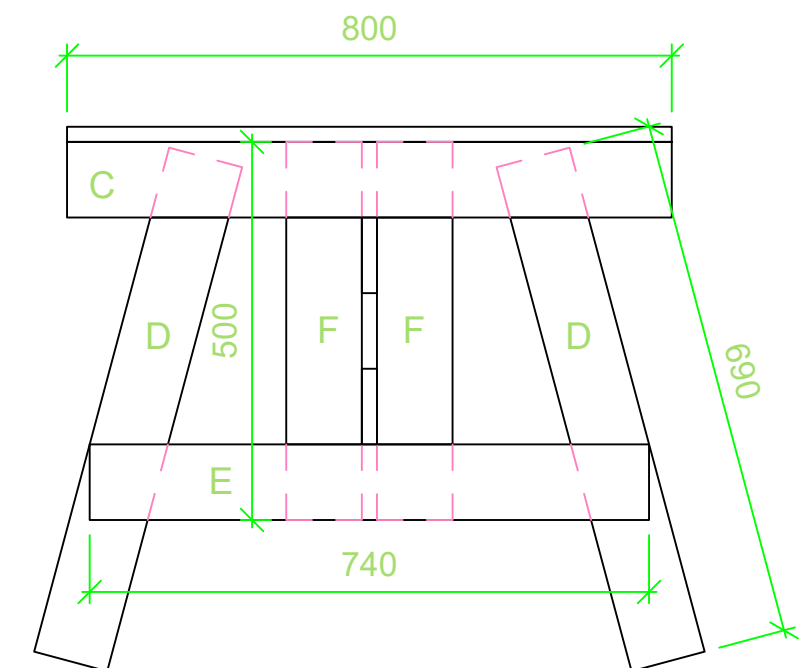

Descriptif : Table Enzo Mari

Liste de débit :

- A = 2000x800mm - 1pc
- B = 1960x100mm - 2pcs
- C = 800x100mm - 2pcs
- D = 690x100mm - 4pcs
- E = 640x100mm - 2pcs
- F = 500x100mm - 4pcs
- G = 300x100mm - 4pcs
- Total = ~17mL + plateau